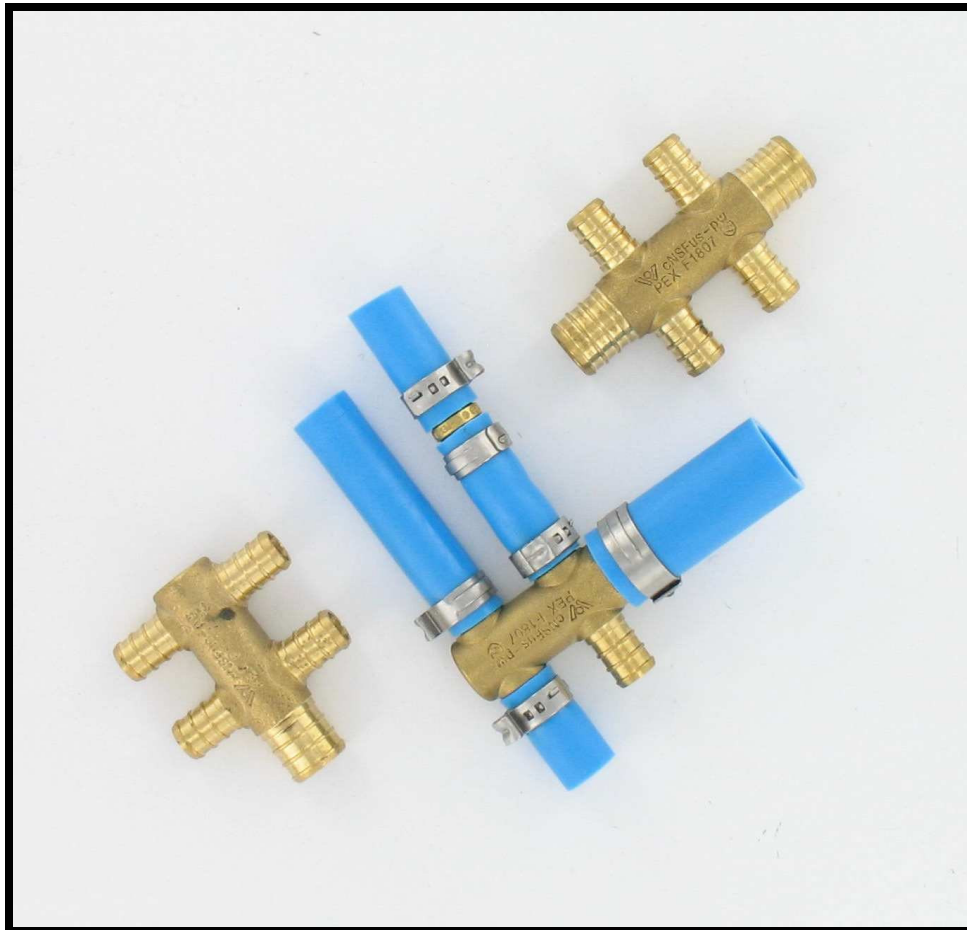

PEX PLUMBING SYSTEMS

3 1/2" OUTLETS x 1 3/4" INLET Mini Manifold - # 41100 or # 51100
3 1/2" OUTLETS x 2 3/4" INLETS Mini Manifold - # 41101 or # 51101
4 1/2" OUTLETS x 1 3/4" INLET Mini Manifold - # 41102 or # 51102
4 1/2" OUTLETS x 2 3/4" INLETS Mini Manifold - # 41103 or # 51103

Bulk

Barcoded

*These high quality brass mini manifolds work with
BOTH Copper PEX Crimp Rings and Oetiker PEX Crimp Rings!
Manufactured to ASTM F1807*

For more information, visit our website at www.flairit.com
or contact the location in your region!